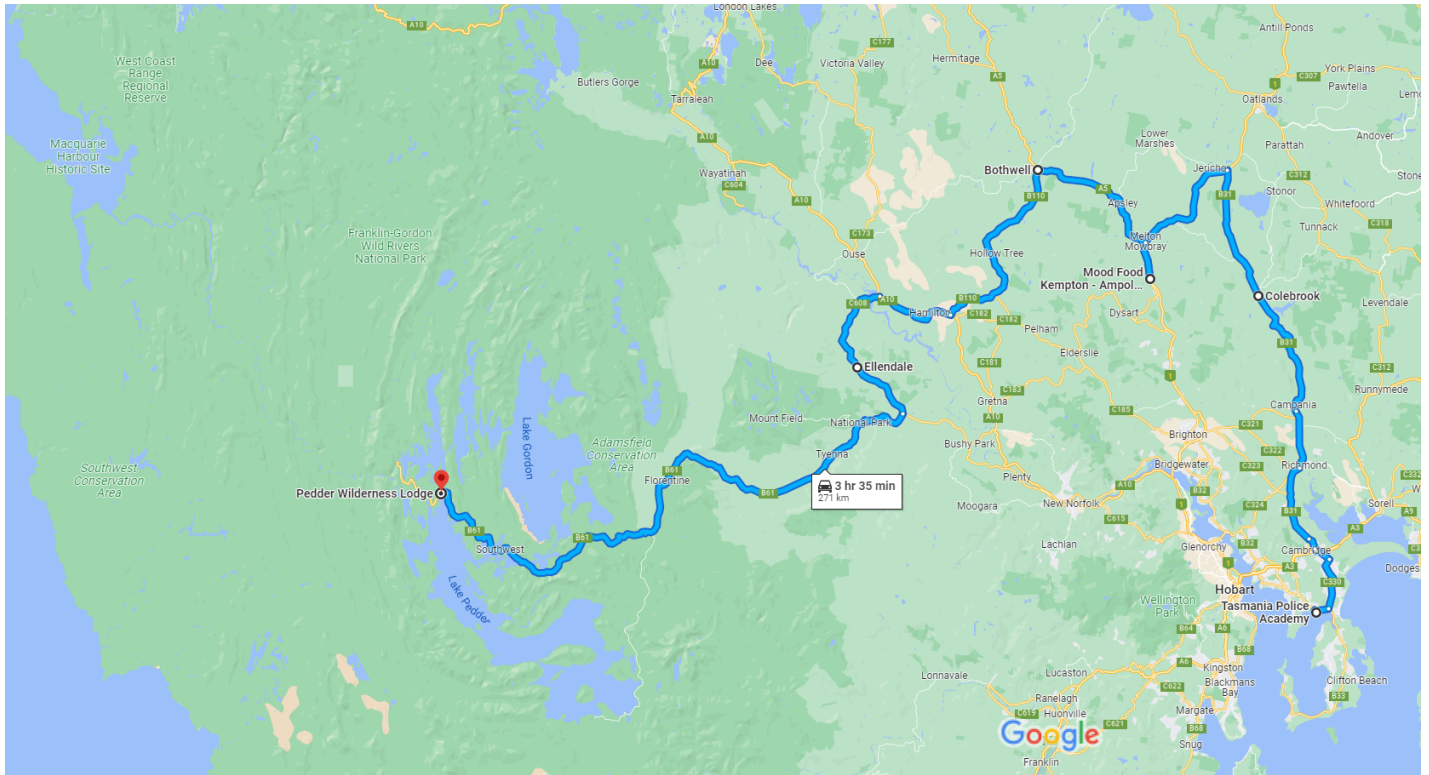

Tasmania Police Academy, 151 S Arm Rd, Rokeyb TAS 7019 to Pedder Wilderness Lodge, Gordon River Rd, Strathgordon TAS 7139

Drive 271 km, 3 hr 35 min

Wall To Wall TAS Satellite (Tasmania Police Academy start 271km)

Map data ©2022 10 km

	via B31	3 hr 35 min
	3 hr 35 min without traffic	271 km

Explore Pedder Wilderness Lodge

- Restaurants
- Hotels
- Petrol stations
- Car Places
- More